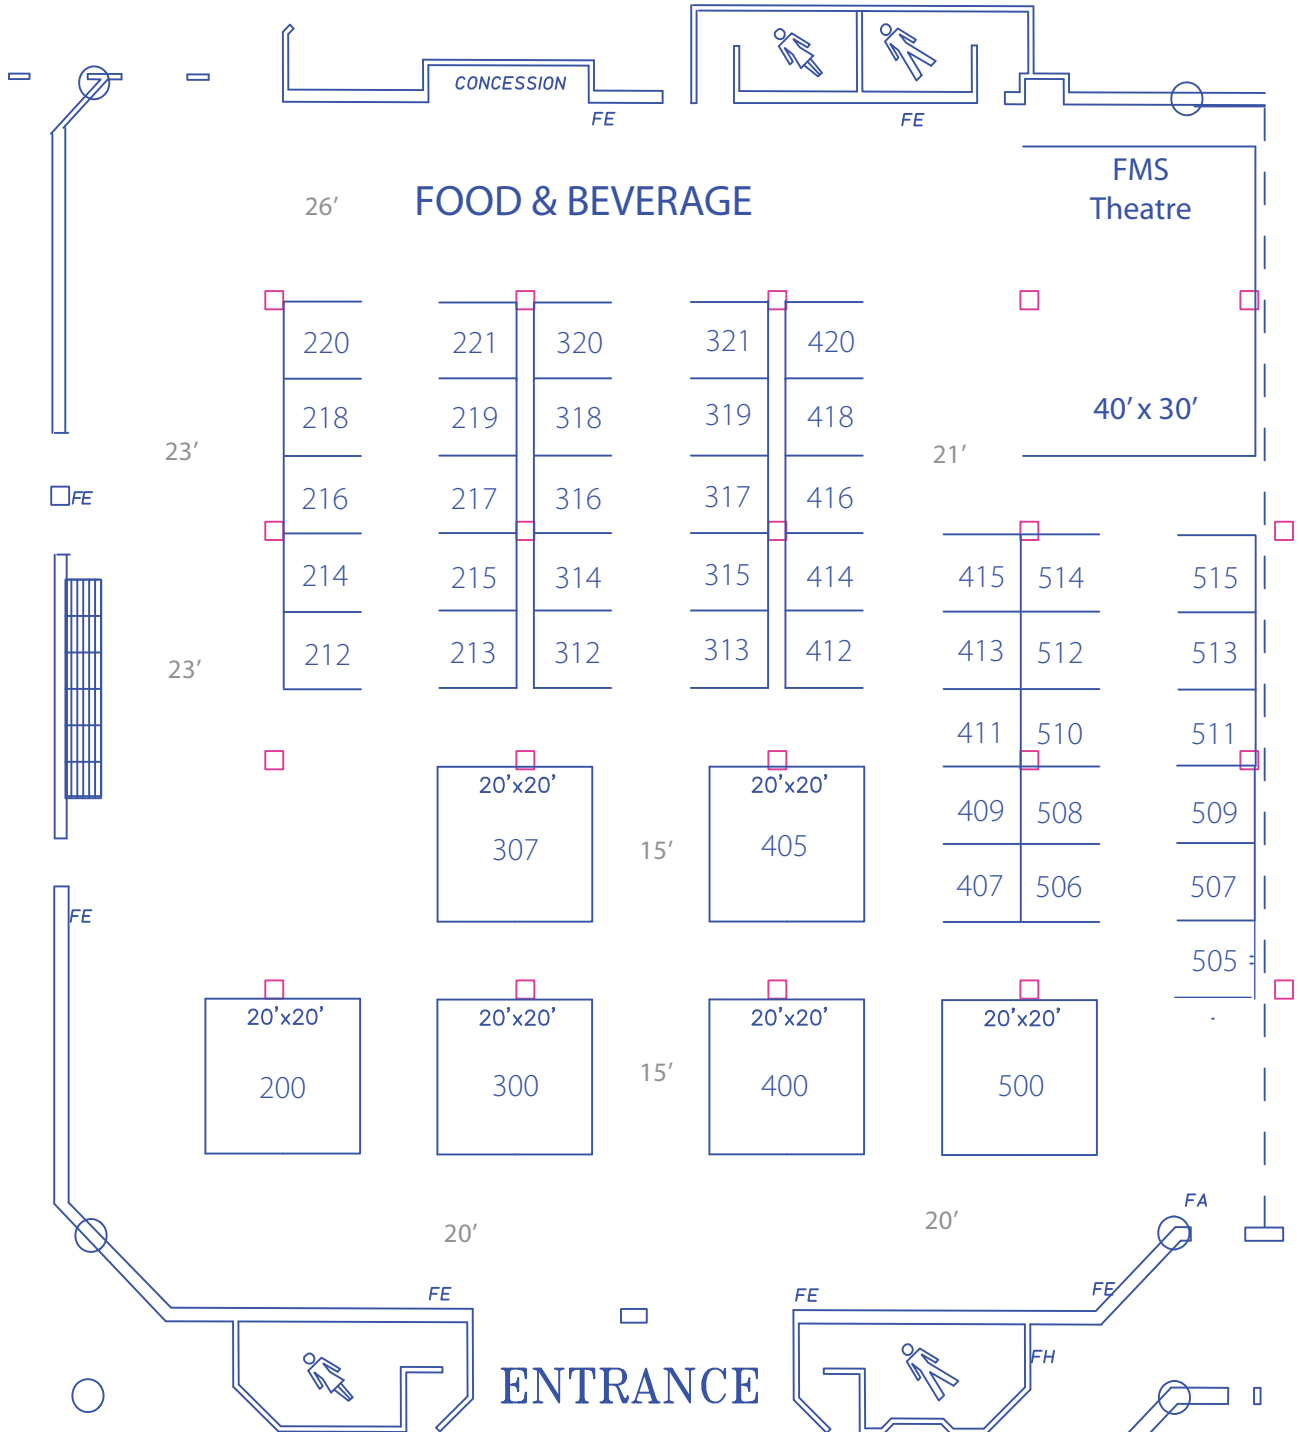

FLASH MEMORY SUMMIT 2010

Santa Clara Convention Center Hall A Santa Clara, CA

Note:
 - ALL BOOTHS ARE 10' X 10' UNLESS NOTED
 - ALL AISLES ARE 10' UNLESS NOTED
 - (40) 10' x 10' BOOTHS
 - (5) 20' x 20' BOOTHS
 - (8) 6' Table Tops